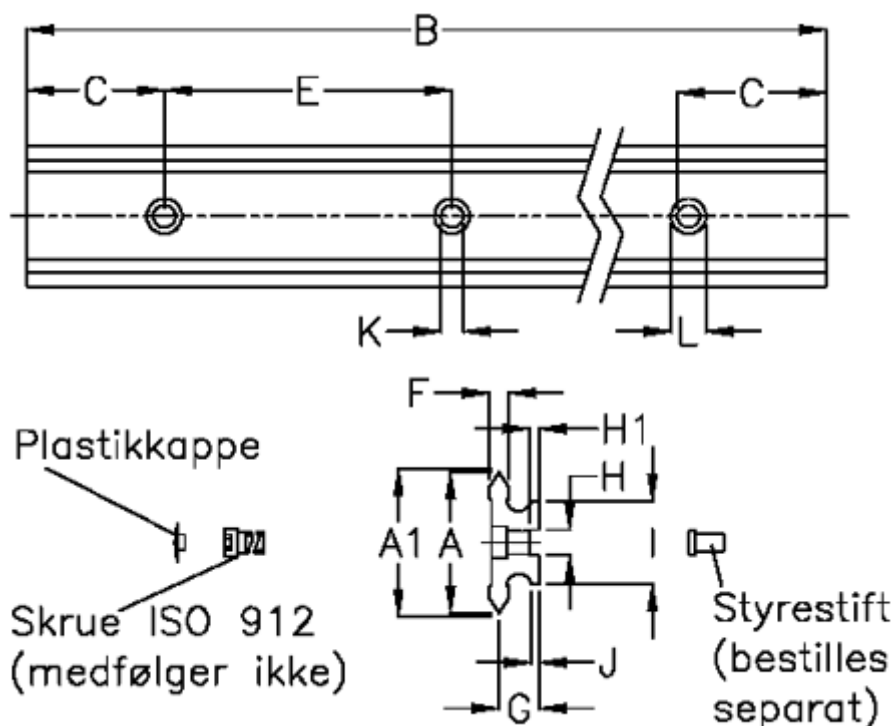

Article number: 05712023416

Description: Hepco GV3 slide NV 20 L3416 P3
with counterbored holes

Measures

A	= 20	G	= 8.2	Weight kg/1000 = 1.00
A1	= 21.01	H	= 5	
B	= 3416	H1	= 2.0	
C	= 43.0	I	= 12.4	
E	= 90	J	= 1.75	
F	= 4.42	K	= 4.5	
For bearing	= J18	L	= 8 x 4.1	
For guide pin	= SDP5	Precision type	= P3	